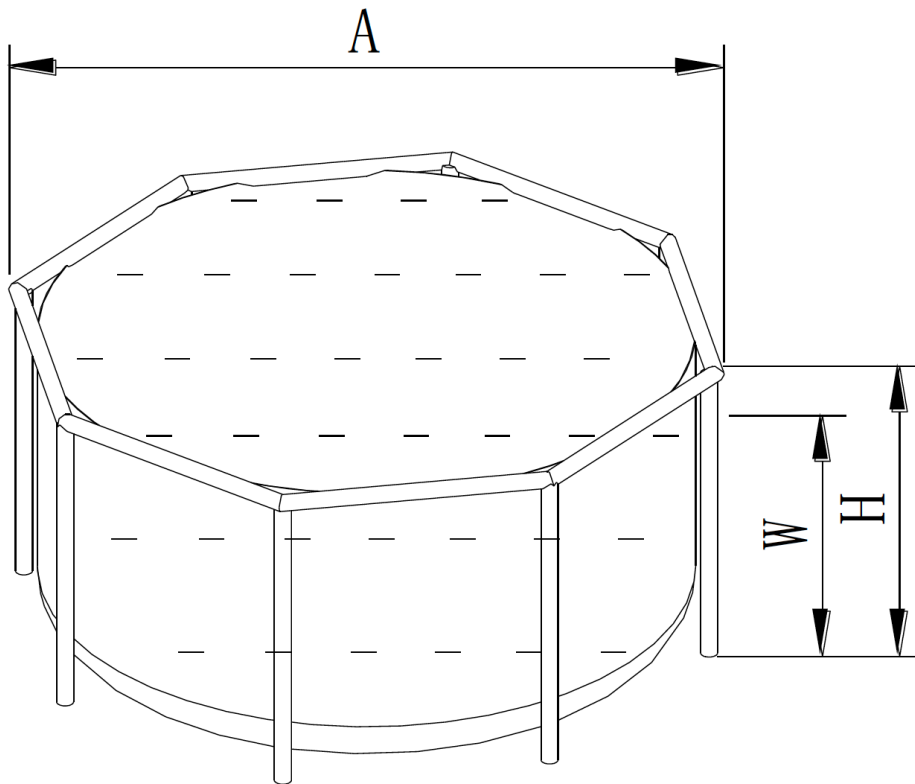

Frame Pool Set Prism Clearview

Poolgröße (in cm) Pool size (in in.)	A		H		W	
	Rahmen Durchmesser / Frame Diameter		Gesamthöhe / Overall Height		Empfohlene Wassertiefe / Recommend Water Depth	
	ft	cm	in.	cm	in.	cm
10'X30" (305 x 76 cm)	10	305	30	76	24	61
12'X30" (366 x 76 cm)	12	366	30	76	24	61
12'X36" (366 x 91 cm)	12	366	36	91	30	76
12'X39" (366 x 99 cm)	12	366	39	99	33	84
12'X48" (366 x 122 cm)	12	366	48	122	42	107
14'X42" (427 x 107 cm)	14	427	42	107	36	91
15'x33" (357 x 84 cm)	15	357	33	84	27	69
15'X42" (457 x 107cm)	15	457	42	107	36	91
15'X48" (457 x 122cm)	15	457	48	122	42	107
16'X48" (488 x 122cm)	16	488	48	122	42	107
18'X48" (549 x 122cm)	18	549	48	122	42	107
20'X52" (610 x 132cm)	20	610	52	132	46	117
24'X52" (732 x 132cm)	24	732	52	132	46	117