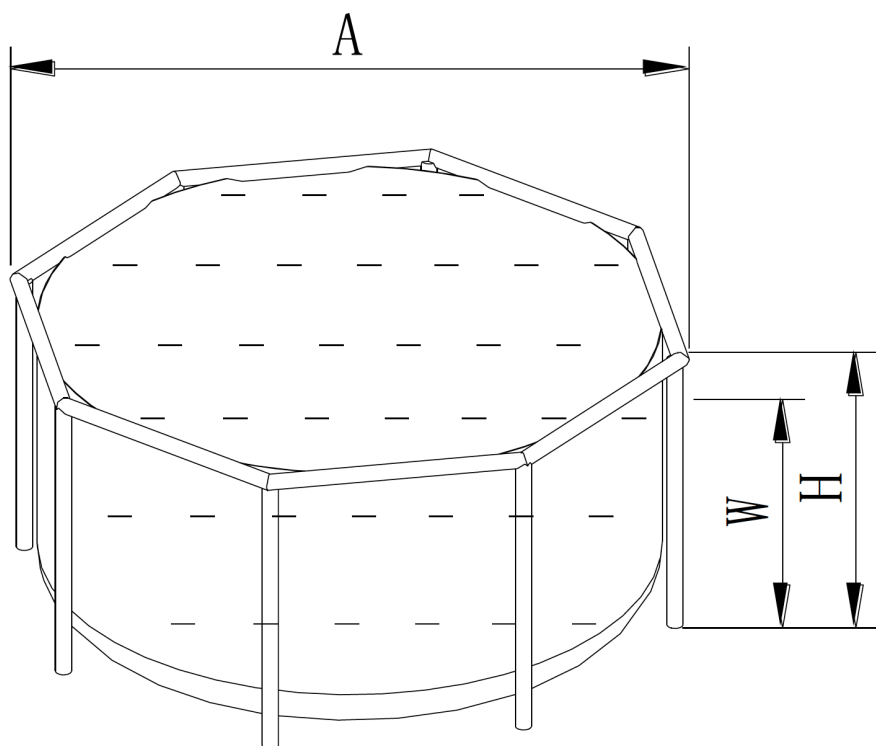

Frame Pool Set Ultra Rondo XTR / Frame Pool Set Ultra Rondo

Poolgröße (in cm) Pool size (in in.)	A		H		W	
	Rahmen Durchmesser / Frame Diameter		Gesamthöhe / Overall Height		Empfohlene Wassertiefe / Recommend Water Depth	
	ft	cm	in.	cm	in.	cm
14'X48" (427 x 122 cm)	14	427	48	122	42	107
16'X48" (488 x 122 cm)	16	488	48	122	42	107
16'X52" (488 x 132 cm)	16	488	52	132	46	117
18'X52" (549 x 132 cm)	18	549	52	132	46	117
20'X48" (610 x 122 cm)	20	610	48	122	42	107
22'X52" (671 x 132 cm)	22	671	52	132	46	117
24'X52" (732 x 132 cm)	24	732	52	132	46	117
26'X52" (792 x 132 cm)	26	792	52	132	46	117