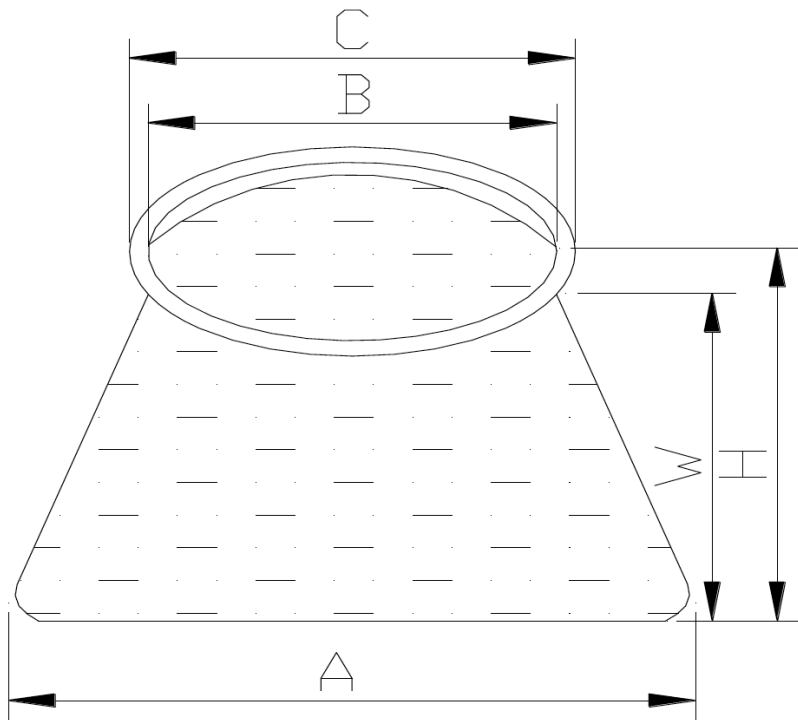

Easy Set Pools

Poolgröße (in cm) Pool size (in in.)	A		H		C Außendurchmesser / Outer Diameter	B Innendurchmesser / Inner Diameter	E Empfohlene Wassertiefe / Recommended Water Depth
	Boden / Bottom		Gesamthöhe / Overall Height				
	ft	cm	in.	cm			
6'X20" (183 x 51 cm)	6	183	20	51	5'5" (165 cm)	4'9" (145 cm)	16" (41 cm)
8'X30" (244 x 76 cm)	8	244	30	76	7'7" (231 cm)	6'5" (196 cm)	23" (58 cm)
10'X30" (305 x 76 cm)	10	305	30	76	9'6" (290 cm)	8'2" (249 cm)	23" (58 cm)
12'X30" (366 x 76 cm)	12	366	30	76	11'6" (351 cm)	10'2" (310 cm)	23" (58 cm)
12'X33" (366 x 84 cm)	12	366	33	84	11'6" (351 cm)	10'2" (310 cm)	26" (66 cm)
12'X36" (366 x 91 cm)	12	366	36	91	11'3" (343 cm)	10'1" (307 cm)	29" (74 cm)
13'x33" (396 x 84 cm)	13	396	33	84	12'2" (371 cm)	10'10" (330 cm)	26" (66 cm)
15'X33" (457 x 84 cm)	15	457	33	84	14'3" (434 cm)	13'1" (399 cm)	26" (66 cm)
15'X42" (457 x 107 cm)	15	457	42	107	13'9" (419 cm)	12'5" (378 cm)	36" (91 cm)
15'X48" (457 x 122 cm)	15	457	48	122	13'6" (411 cm)	12'2" (371 cm)	41" (104 cm)
18'X48" (549 x 122 cm)	18	549	48	122	16'2" (493 cm)	15' (457 cm)	41" (104 cm)
18'X52" (549 x 132 cm)	18	549	52	132	16'1" (490 cm)	14'7" (445 cm)	45" (114 cm)