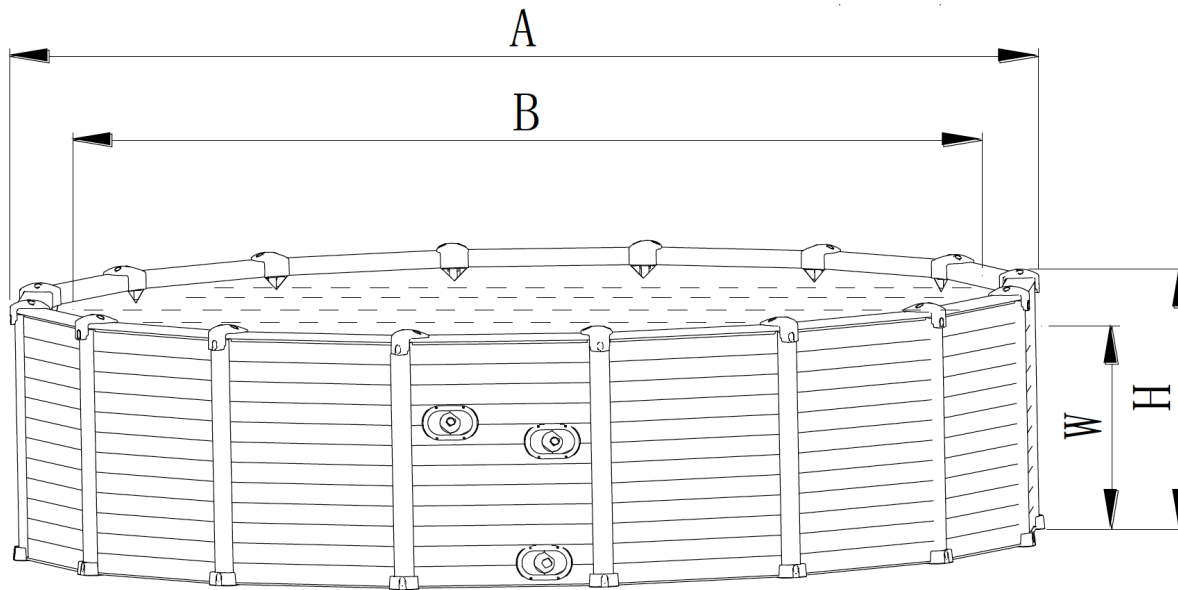

Frame Pool Set Graphit

Poolgröße (in cm) Pool size (in in.)	A		B		H		W	
	Rahmen Durchmesser / Frame Diameter		Innendurchmesser / Inner Diameter		Gesamt-höhe / Overall Height		Empfohlene Wassertiefe / Recommend Water Depth	
	ft	cm	in.	cm	in.	cm	in.	cm
15'8"X49" (478 x 124 cm)	15'8"	478	14'5"	439	49	124	42	107